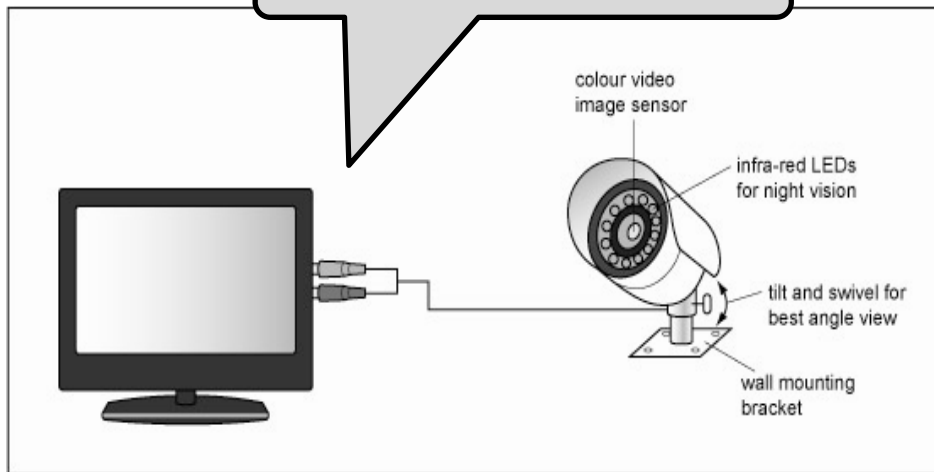

Nine subheads identified + formatted, to match subtitle 1 mark

How do I connect a camera to my TV/monitor?

Wireless cameras
 Wireless camera receiver (video) cable that plugs into connectors on a TV or monitor referred to as phono plugs
 game consoles and DVD players. Plugging the receiver directly into a TV will allow you to view the images, but you

C:\Full\Path\Filename.rtf

Page 3	Mark Scheme	Syllabus	Paper
	IGCSE – October/November 2013	0417	02

Name and candidate number

Centre Number

Wired cameras

Wired cameras use phono or BNC plugs to connect to the AV 'in' sockets. You simply connect this to your TV to start monitoring.

Image placed correctly in document 1 mark
Fills column with text wrapped 1 mark

How do I record video from cameras?

New digital video recording (DVR) technology enables you to monitor and record numerous cameras at the same time with motion detection triggers. You save the video on to a hard drive and then can play it back on the DVR or transfer it to alternative media.