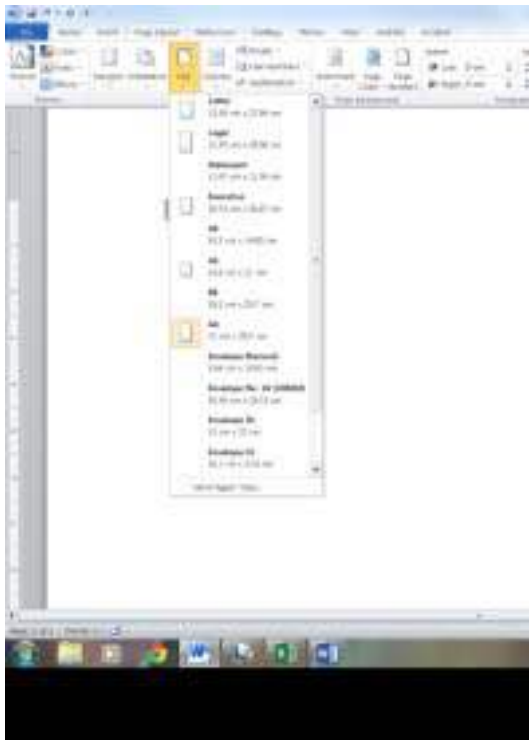

Page layout

A4
Margins all 2 cm
(Mark already awarded)

Page 11	Mark Scheme	Syllabus	Paper
	IGCSE – October/November 2013	0417	02

Database Structure

Field Name	Data Type
Code	Text
Description	Text
GHz	Text
Contents	Text
Location	Text
Price	Currency
Reorder	Number
Stock_item	Yes/No
Stock_level	Number